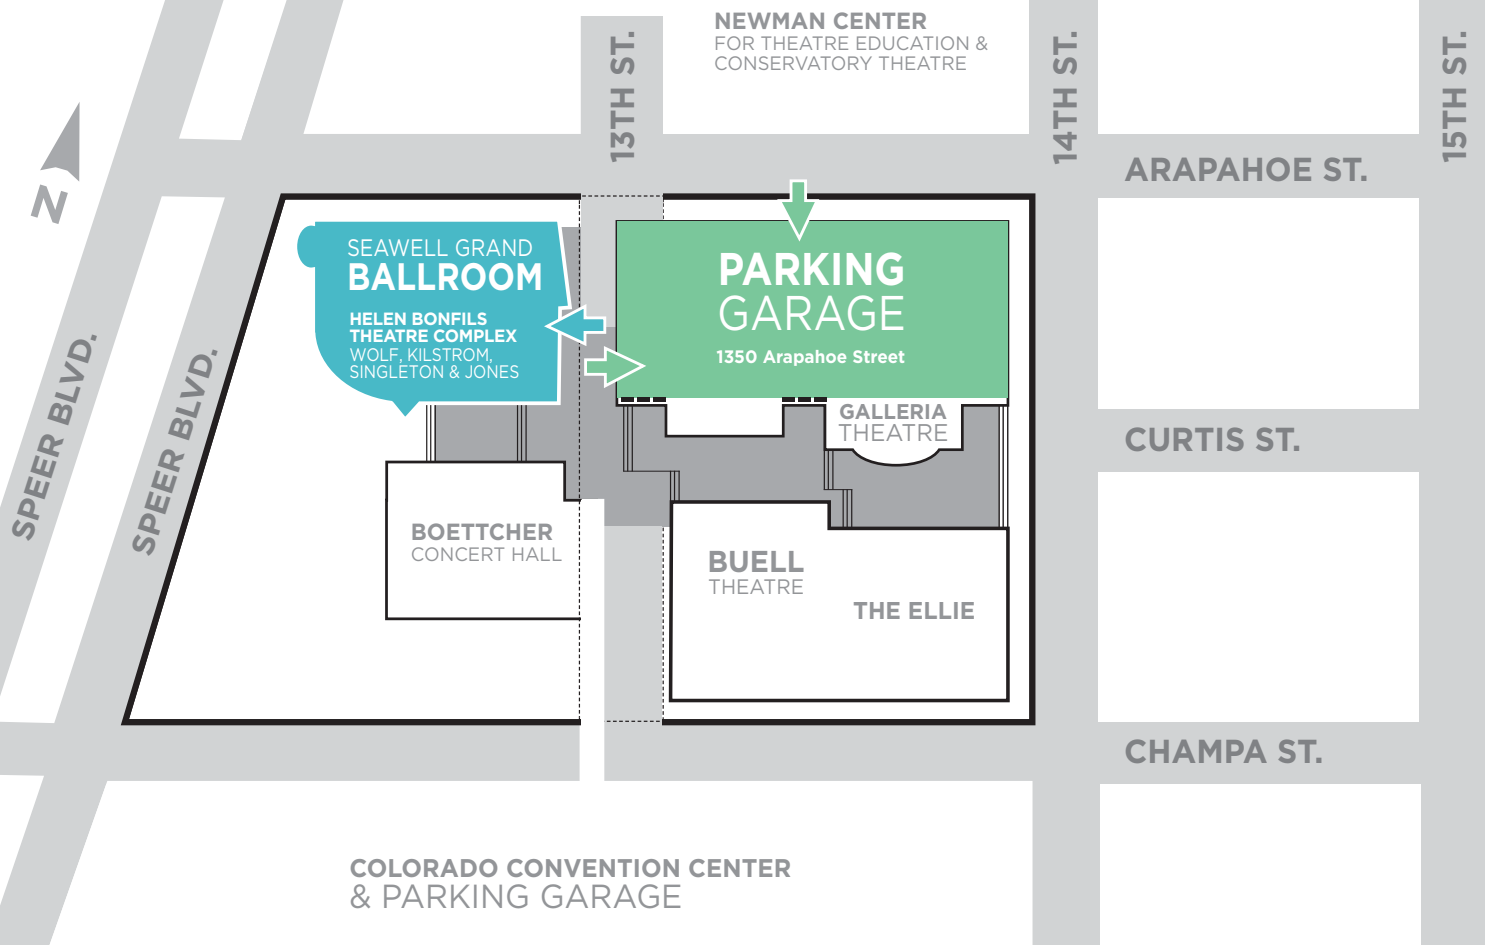

DIRECTIONS & PARKING

Seawell Grand Ballroom

Parking Entrance:
1350 Arapahoe Street
Denver, CO 80204

DENVER CENTER FOR THE
PERFORMING ARTS
Event Services

303.893.4000

[Learn more about our venues](#)